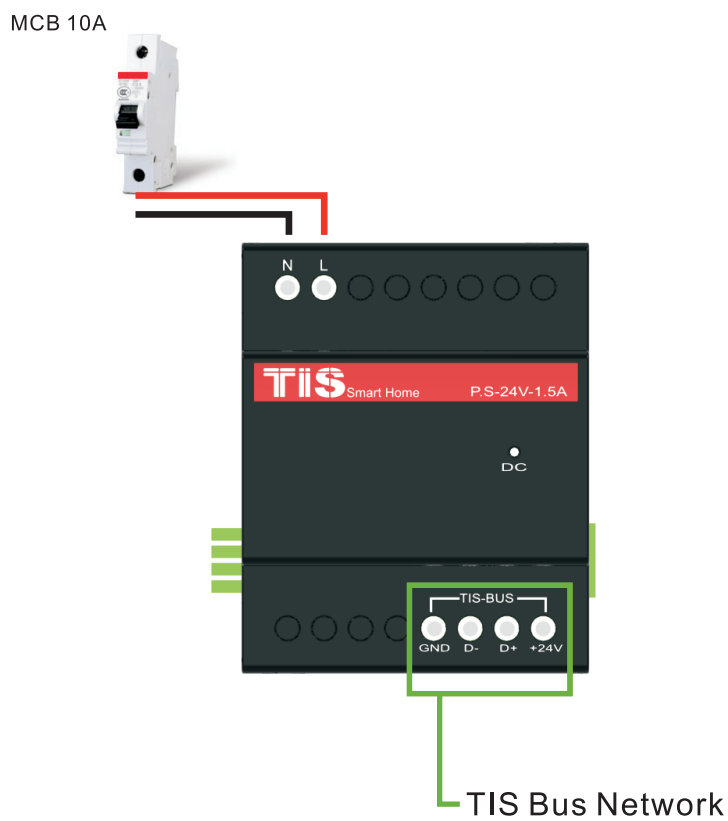

## Power Supply Connection Diagram Rev 1.1

### CONNECTION METHOD

	1.5 mm electrical wire
	1.5 mm electrical wire
	Cat5e cable